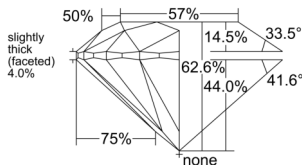

GIA®

FACSIMILE

GIA REPORT 5553035060

Verify this report at GIA.edu

GIA NATURAL DIAMOND DOSSIER®

April 16, 2026
GIA Report Number 5553035060
Shape and Cutting Style ..... Round Brilliant
Measurements ..... 5.07 - 5.10 x 3.19 mm

GRADING RESULTS

Carat Weight ..... 0.50 carat
Color Grade I
Clarity Grade S11
Cut Grade ..... Excellent

ADDITIONAL GRADING INFORMATION

Polish ..... Excellent
Symmetry ..... Excellent
Fluorescence ..... None
Clarity Characteristics ..... Feather
Inscription(s): GIA 5553035060

PROPORTIONS

Profile to actual proportions