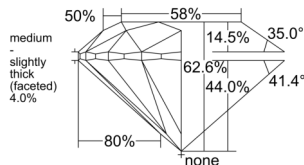

GIA®

FACSIMILE

GIA REPORT

5553028638

Verify this report at GIA.edu

GIA NATURAL DIAMOND DOSSIER®

April 14, 2026
GIA Report Number 5553028638
Shape and Cutting Style ..... Round Brilliant
Measurements ..... 5.63 - 5.66 x 3.53 mm

GRADING RESULTS

Carat Weight ..... 0.70 carat
Color Grade ..... D
Clarity Grade VVS1
Cut Grade ..... Excellent

ADDITIONAL GRADING INFORMATION

Polish ..... Excellent
Symmetry ..... Excellent
Fluorescence ..... Very Strong Blue
Clarity Characteristics ..... Pinpoint, Feather
Inscription(s): GIA 5553028638

PROPORTIONS

Profile to actual proportions