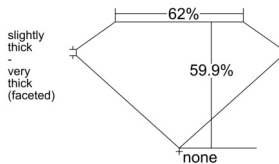

GIA®

FACSIMILE

GIA REPORT 5553023760

Verify this report at GIA.edu

GIA NATURAL DIAMOND DOSSIER®

April 20, 2026
GIA Report Number 5553023760
Shape and Cutting Style ..... Heart Brilliant
Measurements ..... 4.80 x 5.55 x 3.32 mm

GRADING RESULTS

Carat Weight ..... 0.51 carat
Color Grade ..... D
Clarity Grade VS2

ADDITIONAL GRADING INFORMATION

Polish ..... Excellent
Symmetry ..... Very Good
Fluorescence ..... Faint
Clarity Characteristics..... Crystal, Cloud
Inscription(s): GIA 5553023760

PROPORTIONS

Profile not to actual proportions

GRADING SCALES

GIA COLOR SCALE		GIA CLARITY SCALE			
COLORLESS	D	VERY VERY SLIGHTLY INCLUDED	FLAWLESS		
	E		INTERNALLY FLAWLESS		
	F	VERY SLIGHTLY INCLUDED	VVS₁		
	G		VVS₂		
	H		VS₁		
	NEAR COLORLESS	I	SLIGHTLY INCLUDED	VS₂	
		J		SI₁	
		FAINT	K	INCLUDED	SI₂
			L		I₁
			M		I₂
VERT LIGHT	N	INCLUDED	I₃		
	O				
	P				
	Q				
	R				
LIGHT	S				
	T				
	U				
	V				
	W				
X					
Y					
Z