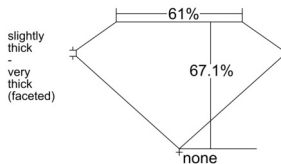

GIA®

FACSIMILE

GIA REPORT 5553013442

Verify this report at GIA.edu

GIA NATURAL DIAMOND DOSSIER®

April 10, 2026
GIA Report Number 5553013442
Shape and Cutting Style ..... Oval Brilliant
Measurements ..... 6.22 x 4.61 x 3.09 mm

GRADING RESULTS

Carat Weight ..... 0.60 carat
Color Grade ..... G
Clarity Grade VS1

ADDITIONAL GRADING INFORMATION

Polish ..... Very Good
Symmetry ..... Good
Fluorescence ..... Medium Blue
Clarity Characteristics ..... Feather, Needle
Inscription(s): GIA 5553013442

PROPORTIONS

Profile not to actual proportions

GRADING SCALES

GIA COLOR SCALE		GIA CLARITY SCALE			
COLORLESS	D	VERY VERY SLIGHTLY INCLUDED	FLAWLESS		
	E		INTERNALLY FLAWLESS		
	F		VVS₁		
	G		VVS₂		
	NEAR COLORLESS	H	VERY SLIGHTLY INCLUDED	VS₁	
		I		VS₂	
		FAINT	J	SLIGHTLY INCLUDED	I₁
			K		I₂
	L		I₃		
	M				
N					
O					
VERT LIGHT	P	INCLUDED			
	Q				
	R				
	S				
	T				
	U				
	V				
	W				
LIGHT	X				
	Z