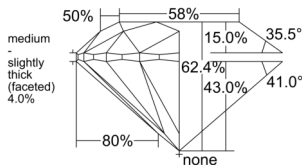

GIA®

FACSIMILE

GIA REPORT 5553009959

Verify this report at GIA.edu

GIA NATURAL DIAMOND DOSSIER®

April 10, 2026
GIA Report Number 5553009959
Shape and Cutting Style ..... Round Brilliant
Measurements ..... 5.90 - 5.94 x 3.69 mm

GRADING RESULTS

Carat Weight ..... 0.80 carat
Color Grade I
Clarity Grade VS1
Cut Grade ..... Excellent

ADDITIONAL GRADING INFORMATION

Polish ..... Excellent
Symmetry ..... Excellent
Fluorescence ..... None
Clarity Characteristics ..... Feather
Inscription(s): GIA 5553009959

PROPORTIONS

GRADING SCALES

GIA COLOR SCALE	GIA CLARITY SCALE	GIA CUT SCALE	
D	FLAWLESS	EXCELLENT	
E	INTERNALLY FLAWLESS		
F		VVS₁	VERY GOOD
G	VVS₂		
H	VS₁	GOOD	
I	VS₂		
J	SI₁	FAIR	
K	SI₂		
L	I₁	POOR	
M	I₂		
N	I₃		
O			
P			
Q			
R			
S			
T			
U			
V			
W			
X			
Y			
Z