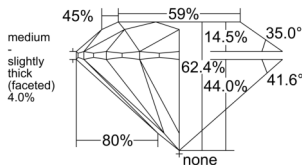

GIA®

FACSIMILE

GIA REPORT 5553005021

Verify this report at GIA.edu

GIA NATURAL DIAMOND DOSSIER®

April 13, 2026
GIA Report Number 5553005021
Shape and Cutting Style ..... Round Brilliant
Measurements ..... 4.48 - 4.50 x 2.80 mm

GRADING RESULTS

Carat Weight ..... 0.35 carat
Color Grade ..... K
Clarity Grade VS1
Cut Grade ..... Excellent

ADDITIONAL GRADING INFORMATION

Polish ..... Excellent
Symmetry ..... Excellent
Fluorescence ..... None
Clarity Characteristics..... Crystal, Cloud, Pinpoint
Inscription(s): GIA 5553005021

PROPORTIONS

GRADING SCALES

GIA
COLOR
SCALE

COLORESS	D
	E
	F
	G
	H
	I
	J
NEAR COLORESS	K
	L
FAINT	M
	N
	O
	P
VERY LIGHT	Q
	R
	S
	T
	U
	V
	W
	X
	Y
LIGHT	Z

GIA
CLARITY
SCALE

VERY VERY SLIGHTLY INCLUDED	FLAWLESS
	INTERNALLY FLAWLESS
VERY SLIGHTLY INCLUDED	VVS₁
	VVS₂
SLIGHTLY INCLUDED	VS₁
	VS₂
INCLUDED	SI₁
	SI₂
	I₁
	I₂
	I₃

GIA
CUT
SCALE

EXCELLENT
VERY GOOD
GOOD
FAIR
POOR