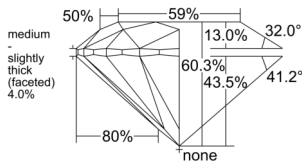

GIA®

FACSIMILE

GIA REPORT 5553001554

Verify this report at GIA.edu

GIA NATURAL DIAMOND DOSSIER®

April 09, 2026
GIA Report Number 5553001554
Shape and Cutting Style ..... Round Brilliant
Measurements ..... 4.07 - 4.09 x 2.46 mm

GRADING RESULTS

Carat Weight ..... 0.25 carat
Color Grade ..... D
Clarity Grade VVS1
Cut Grade ..... Excellent

ADDITIONAL GRADING INFORMATION

Polish ..... Excellent
Symmetry ..... Excellent
Fluorescence ..... Faint
Clarity Characteristics ..... Pinpoint
Inscription(s): GIA 5553001554

PROPORTIONS

Profile to actual proportions

GRADING SCALES

GIA COLOR SCALE	GIA CLARITY SCALE	GIA CUT SCALE
COLOURLESS	FLAWLESS	EXCELLENT
D	INTERNALLY FLAWLESS	
E	VVS₁	VERY GOOD
F		
G	VS₁	GOOD
H		
I	SI₁	FAIR
J		
K	I₁	POOR
L		
M	I₂	
N		
O	I₃	
P		
Q		
R		
S		
T		
U		
V		
W		
X		
Y		
Z