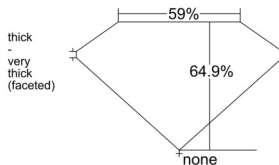

GIA®

FACSIMILE

GIA REPORT 5553001361

Verify this report at GIA.edu

GIA NATURAL DIAMOND DOSSIER®

April 09, 2026
GIA Report Number 5553001361
Shape and Cutting Style ..... Oval Brilliant
Measurements ..... 6.03 x 4.42 x 2.87 mm

GRADING RESULTS

Carat Weight ..... 0.50 carat
Color Grade I
Clarity Grade VVS2

ADDITIONAL GRADING INFORMATION

Polish ..... Excellent
Symmetry ..... Excellent
Fluorescence ..... None
Clarity Characteristics ..... Pinpoint, Feather
Inscription(s): GIA 5553001361

PROPORTIONS

Profile not to actual proportions

GRADING SCALES

GIA COLOR SCALE		GIA CLARITY SCALE	
COLORLESS	D	VERY VERY SLIGHTLY INCLUDED	FLAWLESS
	E		INTERNALLY FLAWLESS
	F		VVS₁
	G		VVS₂
	H		VS₁
	I		VS₂
	J		SI₁
	K		SI₂
	L		I₁
	M		I₂
NEAR COLORLESS	N	SLIGHTLY INCLUDED	I₃
	O		
	P		
	Q		
FAINT	R		
	S		
	T		
	U		
VERT LIGHT	V		
	W		
	X		
	Y		
LIGHT	Z