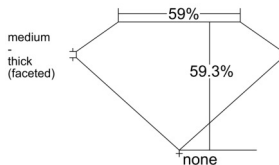

GIA®

FACSIMILE

GIA REPORT 5546995417

Verify this report at gia.edu

GIA NATURAL DIAMOND DOSSIER®

April 10, 2026
GIA Report Number 5546995417
Shape and Cutting Style ..... Heart Brilliant
Measurements ..... 5.95 x 6.64 x 3.93 mm

GRADING RESULTS

Carat Weight ..... 0.90 carat
Color Grade ..... E
Clarity Grade VS2

ADDITIONAL GRADING INFORMATION

Polish ..... Excellent
Symmetry ..... Excellent
Fluorescence ..... Medium Blue
Clarity Characteristics ..... Crystal, Feather
Inscription(s): GIA 5546995417

PROPORTIONS

Profile not to actual proportions

GRADING SCALES

GIA COLOR SCALE		GIA CLARITY SCALE			
COLORLESS	D	VERY VERY SLIGHTLY INCLUDED	FLAWLESS		
	E		INTERNALLY FLAWLESS		
	F	VERY SLIGHTLY INCLUDED	VVS₁		
	G		VVS₂		
	H		VS₁		
	NEAR COLORLESS	I	SLIGHTLY INCLUDED	VS₂	
		J		SI₁	
		FAINT	K	INCLUDED	SI₂
			L		I₁
			M		I₂
VERT LIGHT	N	LIGHT	I₃		
	O				
	P				
	Q				
	R