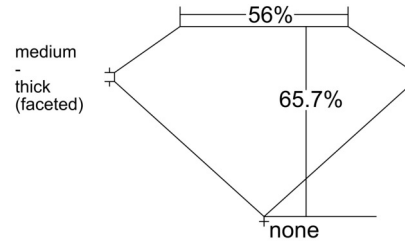

GIA NATURAL DIAMOND GRADING REPORT

April 09, 2026
 GIA Report Number 5546995101
 Shape and Cutting Style Oval Brilliant
 Measurements 7.61 x 5.45 x 3.58 mm

GRADING RESULTS

Carat Weight 1.01 carat
 Color Grade L
 Clarity Grade VS1

ADDITIONAL GRADING INFORMATION

Polish Excellent
 Symmetry Very Good
 Fluorescence None
 Inscription(s): GIA 5546995101

Comments: Clouds are not shown. Pinpoints are not shown.

PROPORTIONS

Profile not to actual proportions

CLARITY CHARACTERISTICS

KEY TO SYMBOLS*

- Crystal
- ∖ Needle
- △ Natural

* Red symbols denote internal characteristics (inclusions). Green or black symbols denote external characteristics (blemishes). Diagram is an approximate representation of the diamond, and symbols shown indicate type, position, and approximate size of clarity characteristics. All clarity characteristics may not be shown. Details of finish are not shown.