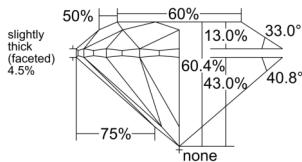

GIA®

FACSIMILE

GIA REPORT 5546991423

Verify this report at GIA.edu

GIA NATURAL DIAMOND DOSSIER®

April 08, 2026
GIA Report Number 5546991423
Shape and Cutting Style ..... Round Brilliant
Measurements ..... 5.32 - 5.36 x 3.23 mm

GRADING RESULTS

Carat Weight ..... 0.57 carat
Color Grade ..... F
Clarity Grade S11
Cut Grade ..... Excellent

ADDITIONAL GRADING INFORMATION

Polish ..... Excellent
Symmetry ..... Excellent
Fluorescence ..... Faint
Clarity Characteristics ..... Crystal
Inscription(s): GIA 5546991423

PROPORTIONS

Profile to actual proportions