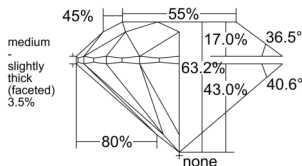

GIA®

FACSIMILE

GIA REPORT 5546984415

Verify this report at GIA.edu

GIA NATURAL DIAMOND DOSSIER®

April 08, 2026
GIA Report Number 5546984415
Shape and Cutting Style ..... Round Brilliant
Measurements ..... 5.34 - 5.37 x 3.38 mm

GRADING RESULTS

Carat Weight ..... 0.60 carat
Color Grade ..... G
Clarity Grade VS2
Cut Grade ..... Excellent

ADDITIONAL GRADING INFORMATION

Polish ..... Excellent
Symmetry ..... Excellent
Fluorescence ..... None
Clarity Characteristics ..... Cloud
Inscription(s): GIA 5546984415

PROPORTIONS

Profile to actual proportions