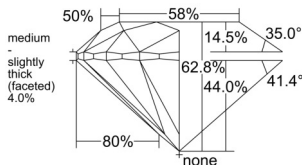

GIA®

FACSIMILE

GIA REPORT 5546982866

Verify this report at GIA.edu

GIA NATURAL DIAMOND DOSSIER®

April 07, 2026
GIA Report Number 5546982866
Shape and Cutting Style ..... Round Brilliant
Measurements ..... 5.20 - 5.24 x 3.28 mm

GRADING RESULTS

Carat Weight ..... 0.55 carat
Color Grade ..... E
Clarity Grade VVS1
Cut Grade ..... Excellent

ADDITIONAL GRADING INFORMATION

Polish ..... Excellent
Symmetry ..... Excellent
Fluorescence ..... Strong Blue
Clarity Characteristics ..... Pinpoint
Inscription(s): GIA 5546982866

PROPORTIONS

Profile to actual proportions

GRADING SCALES

GIA COLOR SCALE	GIA CLARITY SCALE	GIA CUT SCALE
COLOURLESS	FLAWLESS	EXCELLENT
D	FLAWLESS	
E	INTERNALLY FLAWLESS	VERY GOOD
F	VVS₁	
G	VVS₂	GOOD
H	VS₁	
I	VS₂	FAIR
J	SI₁	
K	SI₂	POOR
L	I₁	
M	I₂	
N	I₃	
O		
P		
Q		
R		
S		
T		
U		
V		
W		
X		
Y		
Z