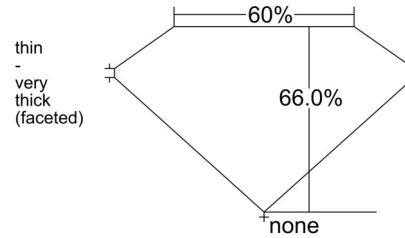

PROPORTIONS

Profile not to actual proportions