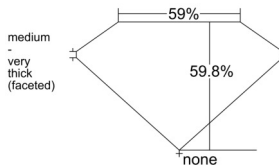

GIA®

FACSIMILE

GIA REPORT 5546980491

Verify this report at GIA.edu

GIA NATURAL DIAMOND DOSSIER®

April 09, 2026
GIA Report Number 5546980491
Shape and Cutting Style ..... Heart Brilliant
Measurements ..... 4.66 x 5.55 x 3.31 mm

GRADING RESULTS

Carat Weight ..... 0.50 carat
Color Grade ..... D
Clarity Grade VVS1

ADDITIONAL GRADING INFORMATION

Polish ..... Very Good
Symmetry ..... Excellent
Fluorescence ..... None
Clarity Characteristics ..... Pinpoint, Feather
Inscription(s): GIA 5546980491

PROPORTIONS

Profile not to actual proportions

GRADING SCALES

GIA COLOR SCALE		GIA CLARITY SCALE			
COLORLESS	D	VERY VERY SLIGHTLY INCLUDED	FLAWLESS		
	E		INTERNALLY FLAWLESS		
	F	VERY SLIGHTLY INCLUDED	VVS₁		
	G		VVS₂		
	H		VS₁		
	NEAR COLORLESS	I	SLIGHTLY INCLUDED	VS₂	
		J		SI₁	
		FAINT	K	INCLUDED	SI₂
			L		I₁
			M		I₂
VERT LIGHT	N	INCLUDED	I₃		
	O				
	P				
	Q				
	R				
	S				
LIGHT	T				
	U				
	V				
	W				
	X				
Y					
Z