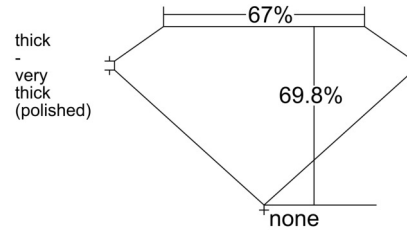

GIA NATURAL DIAMOND GRADING REPORT

April 09, 2026
 GIA Report Number 5546976964
 Shape and Cutting Style Emerald Cut
 Measurements 6.47 x 4.68 x 3.27 mm

GRADING RESULTS

Carat Weight 1.01 carat
 Color Grade H
 Clarity Grade VS2

ADDITIONAL GRADING INFORMATION

Polish Excellent
 Symmetry Excellent
 Fluorescence None
 Inscription(s): GIA 5546976964

Comments: Clouds are not shown. Pinpoints are not shown.

PROPORTIONS

Profile not to actual proportions

CLARITY CHARACTERISTICS

KEY TO SYMBOLS*

- Crystal
- ~ Feather
- ∖ Needle

* Red symbols denote internal characteristics (inclusions). Green or black symbols denote external characteristics (blemishes). Diagram is an approximate representation of the diamond, and symbols shown indicate type, position, and approximate size of clarity characteristics. All clarity characteristics may not be shown. Details of finish are not shown.