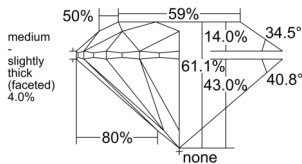

GIA®

FACSIMILE

GIA REPORT 5546957911

Verify this report at GIA.edu

GIA NATURAL DIAMOND DOSSIER®

April 03, 2026
GIA Report Number 5546957911
Shape and Cutting Style ..... Round Brilliant
Measurements ..... 4.71 - 4.73 x 2.89 mm

GRADING RESULTS

Carat Weight ..... 0.40 carat
Color Grade I
Clarity Grade VS1
Cut Grade ..... Excellent

ADDITIONAL GRADING INFORMATION

Polish ..... Excellent
Symmetry ..... Excellent
Fluorescence ..... None
Clarity Characteristics..... Feather, Cloud, Needle, Pinpoint
Inscription(s): GIA 5546957911

PROPORTIONS

Profile to actual proportions