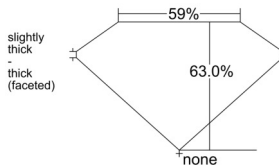

GIA®

FACSIMILE

GIA REPORT 5546950034

Verify this report at GIA.edu

GIA NATURAL DIAMOND DOSSIER®

April 03, 2026
GIA Report Number 5546950034
Shape and Cutting Style ..... Marquise Brilliant
Measurements ..... 7.98 x 4.20 x 2.64 mm

GRADING RESULTS

Carat Weight ..... 0.50 carat
Color Grade ..... D
Clarity Grade VS1

ADDITIONAL GRADING INFORMATION

Polish ..... Excellent
Symmetry ..... Excellent
Fluorescence ..... None
Clarity Characteristics ..... Cavity
Inscription(s): GIA 5546950034

PROPORTIONS

Profile not to actual proportions

GRADING SCALES

GIA COLOR SCALE		GIA CLARITY SCALE			
COLORLESS	D	VERY VERY SLIGHTLY INCLUDED	FLAWLESS		
	E		INTERNALLY FLAWLESS		
	F	VERY SLIGHTLY INCLUDED	VVS₁		
	G		VVS₂		
	H		VS₁		
	NEAR COLORLESS	I	SLIGHTLY INCLUDED	VS₂	
		J		SI₁	
		FAINT	K	INCLUDED	SI₂
			L		I₁
			M		I₂
N			I₃		
VERT LIGHT	O	LIGHT			
	P				
	Q				
	R				
	S				
	T				
	U				
	V				
W					
X					
Y					
Z