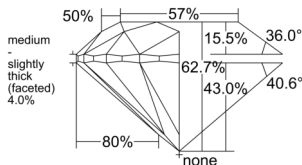

GIA®

FACSIMILE

GIA REPORT 5546937243

Verify this report at GIA.edu

GIA NATURAL DIAMOND DOSSIER®

April 02, 2026
GIA Report Number 5546937243
Shape and Cutting Style ..... Round Brilliant
Measurements ..... 6.10 - 6.13 x 3.83 mm

GRADING RESULTS

Carat Weight ..... 0.90 carat
Color Grade ..... F
Clarity Grade S11
Cut Grade ..... Excellent

ADDITIONAL GRADING INFORMATION

Polish ..... Excellent
Symmetry ..... Excellent
Fluorescence ..... None
Clarity Characteristics ..... Crystal, Feather
Inscription(s): GIA 5546937243

PROPORTIONS

Profile to actual proportions