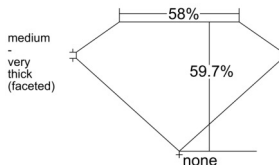

GIA®

FACSIMILE

GIA REPORT 5546934779

Verify this report at GIA.edu

GIA NATURAL DIAMOND DOSSIER®

April 02, 2026
GIA Report Number 5546934779
Shape and Cutting Style ..... Heart Brilliant
Measurements ..... 5.26 x 6.23 x 3.72 mm

GRADING RESULTS

Carat Weight ..... 0.71 carat
Color Grade ..... H
Clarity Grade VVS1

ADDITIONAL GRADING INFORMATION

Polish ..... Excellent
Symmetry ..... Excellent
Fluorescence ..... Faint
Clarity Characteristics ..... Pinpoint, Surface Graining
Inspection(s): GIA 5546934779

PROPORTIONS

Profile not to actual proportions

GRADING SCALES

GIA COLOR SCALE		GIA CLARITY SCALE			
COLORLESS	D	VERY VERY SLIGHTLY INCLUDED	FLAWLESS		
	E		INTERNALLY FLAWLESS		
	F	VERY SLIGHTLY INCLUDED	VVS₁		
	G		VVS₂		
	H		VS₁		
	NEAR COLORLESS	I	SLIGHTLY INCLUDED	VS₂	
		J		SI₁	
		FAINT	K	INCLUDED	SI₂
			L		I₁
			M		I₂
VERT LIGHT	N	LIGHT	I₃		
	O				
	P				
	Q				
	R				
	S				
	T				
LIGHT	U				
	V				
	W				
	X				
Y					
Z