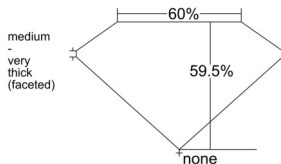

GIA®

FACSIMILE

GIA REPORT 5546917988

Verify this report at GIA.edu

GIA NATURAL DIAMOND DOSSIER®

March 30, 2026
GIA Report Number 5546917988
Shape and Cutting Style ..... Heart Brilliant
Measurements ..... 5.06 x 5.81 x 3.46 mm

GRADING RESULTS

Carat Weight ..... 0.60 carat
Color Grade ..... F
Clarity Grade VVS2

ADDITIONAL GRADING INFORMATION

Polish ..... Excellent
Symmetry ..... Very Good
Fluorescence ..... Faint
Clarity Characteristics..... Pinpoint, Indented Natural
Inscription(s): GIA 5546917988

PROPORTIONS

Profile not to actual proportions

GRADING SCALES

GIA COLOR SCALE		GIA CLARITY SCALE			
COLORLESS	D	VERY VERY SLIGHTLY INCLUDED	FLAWLESS		
	E		INTERNALLY FLAWLESS		
	F	VERY SLIGHTLY INCLUDED	VVS₁		
	G		VVS₂		
	H		VS₁		
	NEAR COLORLESS	I	SLIGHTLY INCLUDED	VS₂	
		J		SI₁	
		FAINT	K	INCLUDED	SI₂
			L		I₁
			M		I₂
VERT LIGHT	N	INCLUDED	I₃		
	O				
	P				
	Q				
	R				
LIGHT	S				
	T				
	U				
	V				
	W				
X					
Y					
Z