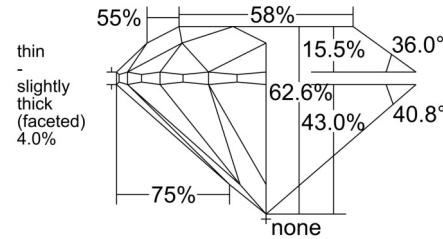

**GIA NATURAL DIAMOND GRADING REPORT**

April 01, 2026  
 GIA Report Number ..... 5546914514  
 Shape and Cutting Style ..... Round Brilliant  
 Measurements ..... 6.77 - 6.82 x 4.25 mm

**GRADING RESULTS**

Carat Weight ..... 1.23 carat  
 Color Grade ..... F  
 Clarity Grade ..... VVS1  
 Cut Grade ..... Excellent

**ADDITIONAL GRADING INFORMATION**

Polish ..... Excellent  
 Symmetry ..... Excellent  
 Fluorescence ..... None  
 Inscription(s): GIA 5546914514  
**Comments:** Additional pinpoints are not shown.

**PROPORTIONS**

Profile to actual proportions

**CLARITY CHARACTERISTICS**

**KEY TO SYMBOLS\***

- Pinpoint
- ◉ Cloud
- ~ Feather

\* Red symbols denote internal characteristics (inclusions). Green or black symbols denote external characteristics (blemishes). Diagram is an approximate representation of the diamond, and symbols shown indicate type, position, and approximate size of clarity characteristics. All clarity characteristics may not be shown. Details of finish are not shown.