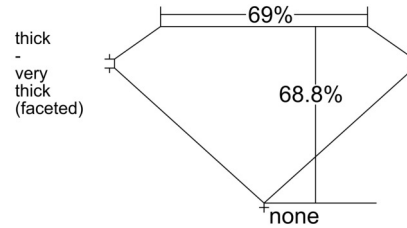

PROPORTIONS

Profile not to actual proportions