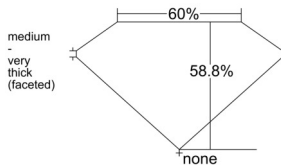

GIA®

FACSIMILE

GIA REPORT 5546861771

Verify this report at GIA.edu

GIA NATURAL DIAMOND DOSSIER®

March 23, 2026
GIA Report Number 5546861771
Shape and Cutting Style ..... Heart Brilliant
Measurements ..... 5.06 x 6.02 x 3.54 mm

GRADING RESULTS

Carat Weight ..... 0.65 carat
Color Grade ..... D
Clarity Grade VVS2

ADDITIONAL GRADING INFORMATION

Polish ..... Very Good
Symmetry ..... Excellent
Fluorescence ..... None
Clarity Characteristics ..... Cloud, Pinpoint
Inspection(s): GIA 5546861771

PROPORTIONS

Profile not to actual proportions

GRADING SCALES

GIA COLOR SCALE		GIA CLARITY SCALE			
COLORLESS	D	VERY VERY SLIGHTLY INCLUDED	FLAWLESS		
	E		INTERNALLY FLAWLESS		
	F	VERY SLIGHTLY INCLUDED	VVS₁		
	G		VVS₂		
	H		VS₁		
	NEAR COLORLESS	I	SLIGHTLY INCLUDED	VS₂	
		J		SI₁	
		FAINT	K	INCLUDED	SI₂
			L		I₁
			M		I₂
VERT LIGHT	N	LIGHT	I₃		
	O				
	P				
	Q				
	R				
	S				
	T