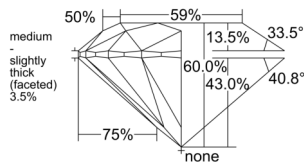

GIA®

FACSIMILE

GIA REPORT

5546834616

Verify this report at GIA.edu

GIA NATURAL DIAMOND DOSSIER®

March 18, 2026
GIA Report Number 5546834616
Shape and Cutting Style ..... Round Brilliant
Measurements ..... 4.32 - 4.36 x 2.61 mm

GRADING RESULTS

Carat Weight ..... 0.30 carat
Color Grade ..... K
Clarity Grade VS2
Cut Grade ..... Excellent

ADDITIONAL GRADING INFORMATION

Polish ..... Excellent
Symmetry ..... Excellent
Fluorescence ..... Faint
Clarity Characteristics ..... Cloud
Inscription(s): GIA 5546834616

PROPORTIONS

Profile to actual proportions

GRADING SCALES

GIA COLOR SCALE

COLORLESS	D
	E
	F
	G
	H
	I
	J
NEAR COLORLESS	K
	L
Faint	M
	N
	O
	P
	R
	S
	T
	U
	V
	W
	X
	Y
Light	Z

GIA CLARITY SCALE

FLAWLESS	VERY VERY SLIGHTLY INCLUDED	VS₁	VS₂	SI₁	SI₂	I₁	I₂	I₃	
									FLAWLESS
INTERNALLY FLAWLESS	VERY SLIGHTLY INCLUDED								
	SLIGHTLY INCLUDED								
	INCLUDED								

GIA CUT SCALE

EXCELLENT
VERY GOOD
GOOD
FAIR
POOR