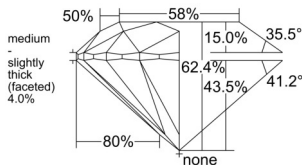

GIA®

FACSIMILE

GIA REPORT

5546834298

Verify this report at GIA.edu

GIA NATURAL DIAMOND DOSSIER®

March 18, 2026

GIA Report Number 5546834298

Shape and Cutting Style ..... Round Brilliant

Measurements ..... 4.71 - 4.73 x 2.95 mm

GRADING RESULTS

Carat Weight ..... 0.40 carat

Color Grade I

Clarity Grade VS1

Cut Grade ..... Excellent

ADDITIONAL GRADING INFORMATION

Polish ..... Excellent

Symmetry ..... Excellent

Fluorescence ..... Medium Blue

Clarity Characteristics ..... Crystal

Inscription(s): GIA 5546834298

PROPORTIONS

GRADING SCALES

GIA COLOR SCALE

COLORESS	D
	E
	F
	G
	H
	I
	J
NEAR COLORESS	K
	L
Faint	M
	N
	O
	P
Very Light	Q
	R
	S
	T
	U
	V
Light	W
	X
	Y
	Z

GIA CLARITY SCALE

FLAWLESS	INTERNAL FLAWLESS	
		FLAWLESS
VERY VERY SLIGHTLY INCLUDED	VVS₁	
	VVS₂	
VERY SLIGHTLY INCLUDED	VS₁	
	VS₂	
SLIGHTLY INCLUDED	SI₁	
	SI₂	
INCLUDED	I₁	
	I₂	
	I₃	

GIA CUT SCALE

EXCELLENT
VERY GOOD
GOOD
FAIR
POOR