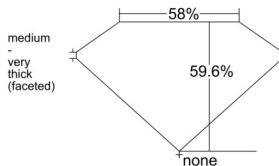

GIA®

FACSIMILE

GIA REPORT 5546829434

Verify this report at GIA.edu

GIA NATURAL DIAMOND DOSSIER®

March 18, 2026
GIA Report Number 5546829434
Shape and Cutting Style ..... Heart Brilliant
Measurements ..... 4.65 x 5.49 x 3.27 mm

GRADING RESULTS

Carat Weight ..... 0.50 carat
Color Grade ..... D
Clarity Grade VS2

ADDITIONAL GRADING INFORMATION

Polish ..... Very Good
Symmetry ..... Excellent
Fluorescence ..... None
Clarity Characteristics ..... Cloud, Crystal
Inspection(s): GIA 5546829434

PROPORTIONS

Profile not to actual proportions

GRADING SCALES

GIA COLOR SCALE		GIA CLARITY SCALE			
COLORLESS	D	VERY VERY SLIGHTLY INCLUDED	FLAWLESS		
	E		INTERNALLY FLAWLESS		
	F	VERY SLIGHTLY INCLUDED	VVS₁		
	G		VVS₂		
	H		VS₁		
	NEAR COLORLESS	I	SLIGHTLY INCLUDED	VS₂	
		J		SI₁	
		FAINT	K	INCLUDED	SI₂
			L		I₁
			M		I₂
VERT LIGHT	N	LIGHT	I₃		
	O				
	P				
	Q				
	R				
	S				
	T