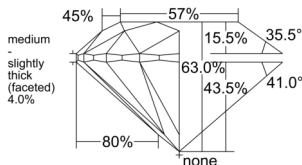

GIA®

FACSIMILE

GIA REPORT 5546802804

Verify this report at GIA.edu

GIA NATURAL DIAMOND DOSSIER®

March 12, 2026
GIA Report Number 5546802804
Shape and Cutting Style ..... Round Brilliant
Measurements ..... 5.61 - 5.66 x 3.55 mm

GRADING RESULTS

Carat Weight ..... 0.70 carat
Color Grade ..... H
Clarity Grade VVS1
Cut Grade ..... Excellent

ADDITIONAL GRADING INFORMATION

Polish ..... Excellent
Symmetry ..... Excellent
Fluorescence ..... None
Clarity Characteristics ..... Feather
Inscription(s): GIA 5546802804

PROPORTIONS

Profile to actual proportions