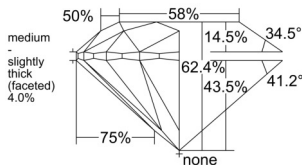

GIA®

FACSIMILE

GIA REPORT 5546791490

Verify this report at GIA.edu

GIA NATURAL DIAMOND DOSSIER®

March 11, 2026
GIA Report Number 5546791490
Shape and Cutting Style ..... Round Brilliant
Measurements ..... 5.18 - 5.21 x 3.24 mm

GRADING RESULTS

Carat Weight ..... 0.54 carat
Color Grade I
Clarity Grade VS1
Cut Grade ..... Excellent

ADDITIONAL GRADING INFORMATION

Polish ..... Excellent
Symmetry ..... Excellent
Fluorescence ..... Medium Blue
Clarity Characteristics..... Crystal, Cloud, Pinpoint
Inspection(s): GIA 5546791490

PROPORTIONS

Profile to actual proportions

GRADING SCALES

GIA COLOR SCALE	GIA CLARITY SCALE	GIA CUT SCALE	
COLOURLESS D	FLAWLESS	EXCELLENT	
E	INTERNALLY FLAWLESS		
F		VVS₁	VERY GOOD
G	VVS₂		
H	VS₁	GOOD	
I	VS₂		
J	SI₁	FAIR	
K	SI₂		
L	I₁	POOR	
M	I₂		
N	I₃		
O			
P			
Q			
R			
S			
T			
U			
V			
W			
X			
Y			
Z