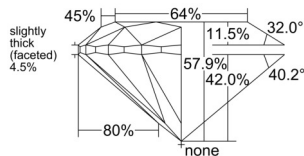

GIA®

FACSIMILE

GIA REPORT 5546788876

Verify this report at GIA.edu

GIA NATURAL DIAMOND DOSSIER®

March 10, 2026
GIA Report Number 5546788876
Shape and Cutting Style ..... Round Brilliant
Measurements ..... 4.79 - 4.82 x 2.78 mm

GRADING RESULTS

Carat Weight ..... 0.40 carat
Color Grade ..... F
Clarity Grade VS1
Cut Grade ..... Good

ADDITIONAL GRADING INFORMATION

Polish ..... Excellent
Symmetry ..... Excellent
Fluorescence ..... None
Clarity Characteristics ..... Cloud, Pinpoint
Inscription(s): GIA 5546788876

PROPORTIONS

Profile to actual proportions