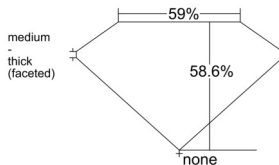

GIA®

FACSIMILE

GIA REPORT 5546751701

Verify this report at GIA.edu

GIA NATURAL DIAMOND DOSSIER®

March 06, 2026
GIA Report Number 5546751701
Shape and Cutting Style ..... Heart Brilliant
Measurements ..... 4.98 x 5.58 x 3.27 mm

GRADING RESULTS

Carat Weight ..... 0.50 carat
Color Grade ..... G
Clarity Grade VVS2

ADDITIONAL GRADING INFORMATION

Polish ..... Excellent
Symmetry ..... Very Good
Fluorescence ..... Faint
Clarity Characteristics ..... Needle, Pinpoint
Inscription(s): GIA 5546751701

PROPORTIONS

Profile not to actual proportions

GRADING SCALES

GIA COLOR SCALE		GIA CLARITY SCALE			
COLORLESS	D	VERY VERY SLIGHTLY INCLUDED	FLAWLESS		
	E		INTERNALLY FLAWLESS		
	F	VERY SLIGHTLY INCLUDED	VVS₁		
	G		VVS₂		
	H		VS₁		
	NEAR COLORLESS	I	SLIGHTLY INCLUDED	VS₂	
		J		SI₁	
		FAINT	K	INCLUDED	SI₂
			L		I₁
			M		I₂
VERT LIGHT	N	LIGHT	I₃		
	O				
	P				
	Q				
	R