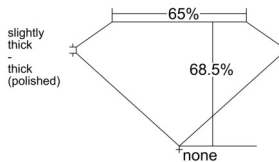

GIA®

FACSIMILE

GIA REPORT 5546751683

Verify this report at GIA.edu

GIA NATURAL DIAMOND DOSSIER®

March 06, 2026
GIA Report Number 5546751683
Shape and Cutting Style ..... Square Emerald Cut
Measurements ..... 4.33 x 4.23 x 2.90 mm

GRADING RESULTS

Carat Weight ..... 0.50 carat
Color Grade ..... G
Clarity Grade VVS1

ADDITIONAL GRADING INFORMATION

Polish ..... Excellent
Symmetry ..... Excellent
Fluorescence ..... None
Clarity Characteristics ..... Pinpoint
Inscription(s): GIA 5546751683

PROPORTIONS

Profile not to actual proportions

GRADING SCALES

GIA COLOR SCALE		GIA CLARITY SCALE	
COLORLESS	D	VERY VERY SLIGHTLY INCLUDED	FLAWLESS
	E		INTERNALLY FLAWLESS
	F		VVS₁
	G		VVS₂
	H		VS₁
	I		VS₂
	J		SI₁
	K		SI₂
	L		I₁
	M		I₂
NEAR COLORLESS	N	SLIGHTLY INCLUDED	I₃
	O		
	P		
	Q		
FAINT	R		
	S		
	T		
	U		
VERT LIGHT	V		
	W		
	X		
	Y		
LIGHT	Z