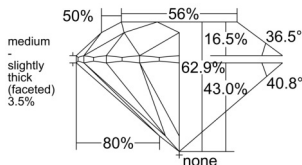

GIA®

FACSIMILE

GIA REPORT 5546745423

Verify this report at GIA.edu

GIA NATURAL DIAMOND DOSSIER®

March 05, 2026
GIA Report Number 5546745423
Shape and Cutting Style ..... Round Brilliant
Measurements ..... 4.40 - 4.42 x 2.77 mm

GRADING RESULTS

Carat Weight ..... 0.33 carat
Color Grade I
Clarity Grade VVS1
Cut Grade ..... Excellent

ADDITIONAL GRADING INFORMATION

Polish ..... Excellent
Symmetry ..... Excellent
Fluorescence ..... Strong Blue
Clarity Characteristics ..... Pinpoint
Inscription(s): GIA 5546745423

PROPORTIONS

GRADING SCALES

GIA COLOR SCALE

COLORLESS	D
	E
	F
	G
	H
	I
	J
NEAR COLORLESS	K
	L
FAIN	M
	N
	O
	P
VERY LIGHT	Q
	R
	S
	T
	U
	V
	W
	X
	Y
LIGHT	Z

GIA CLARITY SCALE

FLAWLESS	INTERNAL FLAWLESS	
		FLAWLESS
VERY VERY SLIGHTLY INCLUDED	VVS₁	
	VVS₂	
VERY SLIGHTLY INCLUDED	VS₁	
	VS₂	
SLIGHTLY INCLUDED	SI₁	
	SI₂	
INCLUDED	I₁	
	I₂	
	I₃	

GIA CUT SCALE

EXCELLENT
VERY GOOD
GOOD
FAIR
POOR