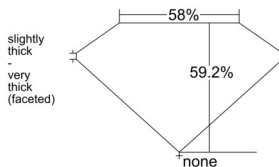

GIA®

FACSIMILE

GIA REPORT 5546739926

Verify this report at GIA.edu

GIA NATURAL DIAMOND DOSSIER®

March 05, 2026
GIA Report Number 5546739926
Shape and Cutting Style ..... Heart Brilliant
Measurements ..... 5.26 x 6.24 x 3.70 mm

GRADING RESULTS

Carat Weight ..... 0.72 carat
Color Grade ..... K
Clarity Grade VS1

ADDITIONAL GRADING INFORMATION

Polish ..... Excellent
Symmetry ..... Very Good
Fluorescence ..... Faint
Clarity Characteristics ..... Feather
Inscription(s): GIA 5546739926

PROPORTIONS

Profile not to actual proportions

GRADING SCALES

GIA COLOR SCALE		GIA CLARITY SCALE			
COLORLESS	D	VERY VERY SLIGHTLY INCLUDED	FLAWLESS		
	E		INTERNALLY FLAWLESS		
	F		VVS₁		
	G		VVS₂		
	NEAR COLORLESS	H	VERY SLIGHTLY INCLUDED	VS₁	
		I		VS₂	
		FAINT	J	SLIGHTLY INCLUDED	SI₁
			K		SI₂
	L		I₁		
	M		I₂		
N	I₃				
O					
VERT LIGHT	P	INCLUDED			
	Q				
	R				
	S				
	T				
	U				
	V				
LIGHT	W				
	X				
	Y				
	Z