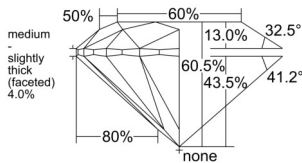

GIA®

FACSIMILE

GIA REPORT

5546728662

Verify this report at GIA.edu

GIA NATURAL DIAMOND DOSSIER®

March 04, 2026
GIA Report Number 5546728662
Shape and Cutting Style ..... Round Brilliant
Measurements ..... 5.13 - 5.15 x 3.11 mm

GRADING RESULTS

Carat Weight ..... 0.50 carat
Color Grade ..... M
Clarity Grade S11
Cut Grade ..... Excellent

ADDITIONAL GRADING INFORMATION

Polish ..... Excellent
Symmetry ..... Excellent
Fluorescence ..... None
Clarity Characteristics ..... Feather
Inscription(s): GIA 5546728662

PROPORTIONS

GRADING SCALES

GIA COLOR SCALE	GIA CLARITY SCALE	GIA CUT SCALE	
D	FLAWLESS	EXCELLENT	
E	INTERNALLY FLAWLESS		
F		VVS₁	VERY GOOD
G	VVS₂		
H	VS₁	GOOD	
I	VS₂		
J	S1₁	FAIR	
K	S1₂		
L	I₁	POOR	
M	I₂		
N	I₃		
O			
P			
Q			
R			
S			
T			
U			
V			
W			
X			
Y			
Z