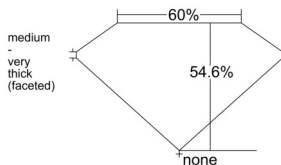

GIA®

FACSIMILE

GIA REPORT 5546714680

Verify this report at GIA.edu

GIA NATURAL DIAMOND DOSSIER®

February 27, 2026
GIA Report Number 5546714680
Shape and Cutting Style ..... Heart Brilliant
Measurements ..... 5.66 x 6.24 x 3.41 mm

GRADING RESULTS

Carat Weight ..... 0.70 carat
Color Grade ..... D
Clarity Grade VVS1

ADDITIONAL GRADING INFORMATION

Polish ..... Excellent
Symmetry ..... Very Good
Fluorescence ..... None
Clarity Characteristics ..... Feather, Surface Graining
Inscription(s): GIA 5546714680

PROPORTIONS

Profile not to actual proportions

GRADING SCALES

GIA COLOR SCALE		GIA CLARITY SCALE			
COLORLESS	D	VERY VERY SLIGHTLY INCLUDED	FLAWLESS		
	E		INTERNALLY FLAWLESS		
	F	VERY SLIGHTLY INCLUDED	VVS₁		
	G		VVS₂		
	H		VS₁		
	NEAR COLORLESS	I	SLIGHTLY INCLUDED	VS₂	
		J		SI₁	
		FAINT	K	INCLUDED	SI₂
			L		I₁
			M		I₂
VERT LIGHT	N	LIGHT	I₃		
	O				
	P				
	Q				
	R				
	S				
	T