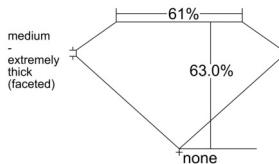

GIA®

FACSIMILE

GIA REPORT 5546712716

Verify this report at GIA.edu

GIA NATURAL DIAMOND DOSSIER®

February 26, 2026

GIA Report Number 5546712716

Shape and Cutting Style ..... Heart Brilliant

Measurements ..... 5.74 x 6.46 x 4.07 mm

GRADING RESULTS

Carat Weight ..... 0.90 carat

Color Grade ..... G

Clarity Grade VS1

ADDITIONAL GRADING INFORMATION

Polish ..... Excellent

Symmetry ..... Very Good

Fluorescence ..... None

Clarity Characteristics..... Indented Natural, Cloud

Inscription(s): GIA 5546712716

PROPORTIONS

Profile not to actual proportions

GRADING SCALES

GIA COLOR SCALE		GIA CLARITY SCALE			
COLORLESS	D	VERY VERY SLIGHTLY INCLUDED	FLAWLESS		
	E		INTERNALLY FLAWLESS		
	F	VERY SLIGHTLY INCLUDED	VS₁		
	G		VS₂		
	H		VS₁		
	NEAR COLORLESS	I	SLIGHTLY INCLUDED	SI₁	
		J		SI₂	
		FAINT	K	INCLUDED	I₁
			L		I₂
			M		I₃
VERTICALLY LIGHT	N				
	O				
	P				
	Q				
	R				
	S				
	T				
LIGHT	U				
	V				
	W				
	X				
Y					
Z