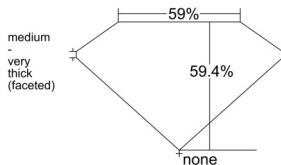

GIA®

FACSIMILE

GIA REPORT 5546712279

Verify this report at GIA.edu

GIA NATURAL DIAMOND DOSSIER®

February 26, 2026
GIA Report Number 5546712279
Shape and Cutting Style ..... Heart Brilliant
Measurements ..... 4.74 x 5.54 x 3.29 mm

GRADING RESULTS

Carat Weight ..... 0.50 carat
Color Grade ..... D
Clarity Grade VS1

ADDITIONAL GRADING INFORMATION

Polish ..... Very Good
Symmetry ..... Excellent
Fluorescence ..... Faint
Clarity Characteristics ..... Crystal, Needle, Pinpoint
Inscription(s): GIA 5546712279

PROPORTIONS

Profile not to actual proportions

GRADING SCALES

GIA COLOR SCALE		GIA CLARITY SCALE	
COLORLESS	D	VERY VERY SLIGHTLY INCLUDED	FLAWLESS
	E		INTERNALLY FLAWLESS
	F		VVS₁
	G		VVS₂
	H		VS₁
	I		VS₂
	J		SI₁
	K		SI₂
	L		I₁
	M		I₂
NEAR COLORLESS	N	SLIGHTLY INCLUDED	I₃
	O		
	P		
	Q		
FAINT	R		
	S		
	T		
	U		
VERT LIGHT	V		
	W		
	X		
	Y		
LIGHT	Z