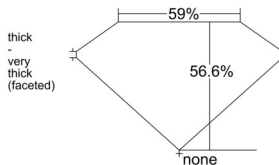

GIA®

FACSIMILE

GIA REPORT 5546712121

Verify this report at GIA.edu

GIA NATURAL DIAMOND DOSSIER®

February 26, 2026
GIA Report Number 5546712121
Shape and Cutting Style ..... Heart Brilliant
Measurements ..... 5.34 x 6.21 x 3.52 mm

GRADING RESULTS

Carat Weight ..... 0.70 carat
Color Grade ..... G
Clarity Grade VS2

ADDITIONAL GRADING INFORMATION

Polish ..... Excellent
Symmetry ..... Excellent
Fluorescence ..... None
Clarity Characteristics ..... Feather
Inscription(s): GIA 5546712121

PROPORTIONS

Profile not to actual proportions

GRADING SCALES

GIA COLOR SCALE		GIA CLARITY SCALE			
COLORLESS	D	VERY VERY SLIGHTLY INCLUDED	FLAWLESS		
	E		INTERNALLY FLAWLESS		
	F	VERY SLIGHTLY INCLUDED	VVS₁		
	G		VVS₂		
	H		VS₁		
	NEAR COLORLESS	I	SLIGHTLY INCLUDED	VS₂	
		J		SI₁	
		FAINT	K	INCLUDED	SI₂
			L		I₁
			M		I₂
VERT LIGHT	N	LIGHT	I₃		
	O				
	P				
	Q				
	R				
	S				
	T