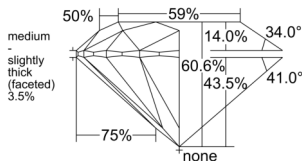

GIA®

FACSIMILE

GIA REPORT 5546686246

Verify this report at GIA.edu

GIA NATURAL DIAMOND DOSSIER®

February 24, 2026
GIA Report Number 5546686246
Shape and Cutting Style ..... Round Brilliant
Measurements ..... 3.70 - 3.72 x 2.25 mm

GRADING RESULTS

Carat Weight ..... 0.19 carat
Color Grade ..... F
Clarity Grade S11
Cut Grade ..... Excellent

ADDITIONAL GRADING INFORMATION

Polish ..... Excellent
Symmetry ..... Excellent
Fluorescence ..... None
Clarity Characteristics ..... Crystal, Feather
Inscription(s): GIA 5546686246

PROPORTIONS

Profile to actual proportions

GRADING SCALES

GIA COLOR SCALE

COLORED	D
	E
	F
	G
	H
	I
	J
NEAR COLORLESS	K
	L
	M
	N
	O
	P
	R
	S
	T
	U
	V
	W
	X
	Y
LIGHT	Z

GIA CLARITY SCALE

VERY VERY SLIGHTLY INCLUDED	FLAWLESS
	INTERNALLY FLAWLESS
VERY SLIGHTLY INCLUDED	VVS₁
	VVS₂
SLIGHTLY INCLUDED	VS₁
	VS₂
INCLUDED	SI₁
	SI₂
	I₁
	I₂
	I₃

GIA CUT SCALE

EXCELLENT
VERY GOOD
GOOD
FAIR
POOR