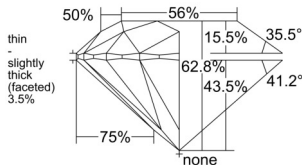

GIA®

FACSIMILE

GIA REPORT 5546672456

Verify this report at GIA.edu

GIA NATURAL DIAMOND DOSSIER®

February 19, 2026
GIA Report Number 5546672456
Shape and Cutting Style ..... Round Brilliant
Measurements ..... 5.05 - 5.08 x 3.18 mm

GRADING RESULTS

Carat Weight ..... 0.50 carat
Color Grade ..... M
Clarity Grade VS1
Cut Grade ..... Excellent

ADDITIONAL GRADING INFORMATION

Polish ..... Very Good
Symmetry ..... Excellent
Fluorescence ..... None
Clarity Characteristics ..... Crystal, Needle, Pinpoint
Inscription(s): GIA 5546672456

PROPORTIONS

GRADING SCALES

GIA COLOR SCALE

COLORLESS	D
	E
	F
	G
	H
	I
	J
NEAR COLORLESS	K
	L
FAIN	M
	N
	O
	P
VERY LIGHT	Q
	R
	S
	T
	U
	V
	W
	X
	Y
LIGHT	Z

GIA CLARITY SCALE

FLAWLESS	INTERNAL FLAWLESS	
		FLAWLESS
VERY VERY SLIGHTLY INCLUDED	VVS₁	
	VVS₂	
VERY SLIGHTLY INCLUDED	VS₁	
	VS₂	
SLIGHTLY INCLUDED	SI₁	
	SI₂	
INCLUDED	I₁	
	I₂	
	I₃	

GIA CUT SCALE

EXCELLENT
VERY GOOD
GOOD
FAIR
POOR