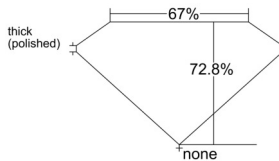

GIA®

FACSIMILE

GIA REPORT 5546666396

Verify this report at GIA.edu

GIA NATURAL DIAMOND DOSSIER®

February 19, 2026

GIA Report Number 5546666396

Shape and Cutting Style ..... Square Emerald Cut

Measurements ..... 4.71 x 4.68 x 3.40 mm

GRADING RESULTS

Carat Weight ..... 0.70 carat

Color Grade ..... D

Clarity Grade VS2

ADDITIONAL GRADING INFORMATION

Polish ..... Excellent

Symmetry ..... Very Good

Fluorescence ..... Medium Blue

Clarity Characteristics ..... Crystal

Inscription(s): GIA 5546666396

PROPORTIONS

Profile not to actual proportions

GRADING SCALES

GIA COLOR SCALE		GIA CLARITY SCALE			
COLORLESS	D	VERY VERY SLIGHTLY INCLUDED	FLAWLESS		
	E		INTERNALLY FLAWLESS		
	F	VERY SLIGHTLY INCLUDED	VVS₁		
	G		VVS₂		
	H		VS₁		
	NEAR COLORLESS	I	SLIGHTLY INCLUDED	VS₂	
		J		SI₁	
		FAINT	K	INCLUDED	SI₂
			L		I₁
			M		I₂
VERT LIGHT	N	LIGHT	I₃		
	O				
	P				
	Q				
	R