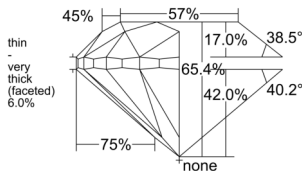

GIA®

FACSIMILE

GIA REPORT 5546662776

Verify this report at GIA.edu

GIA NATURAL DIAMOND DOSSIER®

February 19, 2026
GIA Report Number 5546662776
Shape and Cutting Style ..... Round Brilliant
Measurements ..... 4.53 - 4.57 x 2.97 mm

GRADING RESULTS

Carat Weight ..... 0.40 carat
Color Grade ..... G
Clarity Grade SI2
Cut Grade ..... Good

ADDITIONAL GRADING INFORMATION

Polish ..... Excellent
Symmetry ..... Very Good
Fluorescence ..... None
Clarity Characteristics ..... Cloud
Inscription(s): GIA 5546662776

PROPORTIONS

GRADING SCALES

GIA COLOR SCALE	GIA CLARITY SCALE	GIA CUT SCALE
COLOURLESS	FLAWLESS	EXCELLENT
D	INTERNALLY FLAWLESS	
E	VVS₁	VERY GOOD
F		
G	VS₁	GOOD
H		
I	SI₁	FAIR
J		
K	I₁	POOR
L		
M	I₂	
N		
O	I₃	
P		
Q		
R		
S		
T		
U		
V		
W		
X		
Y		
Z