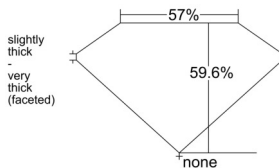

GIA®

FACSIMILE

GIA REPORT 5546625391

Verify this report at GIA.edu

GIA NATURAL DIAMOND DOSSIER®

February 11, 2026
GIA Report Number 5546625391
Shape and Cutting Style ..... Heart Brilliant
Measurements ..... 5.31 x 6.10 x 3.64 mm

GRADING RESULTS

Carat Weight ..... 0.70 carat
Color Grade ..... E
Clarity Grade VS2

ADDITIONAL GRADING INFORMATION

Polish ..... Excellent
Symmetry ..... Very Good
Fluorescence ..... Faint
Clarity Characteristics ..... Crystal, Cloud
Inscription(s): GIA 5546625391

PROPORTIONS

Profile not to actual proportions

GRADING SCALES

GIA COLOR SCALE		GIA CLARITY SCALE			
COLORLESS	D	VERY VERY SLIGHTLY INCLUDED	FLAWLESS		
	E		INTERNALLY FLAWLESS		
	F	VERY SLIGHTLY INCLUDED	VVS₁		
	G		VVS₂		
	H		VS₁		
	NEAR COLORLESS	I	SLIGHTLY INCLUDED	VS₂	
		J		SI₁	
		FAINT	K	INCLUDED	SI₂
			L		I₁
			M		I₂
VERT LIGHT	N	INCLUDED	I₃		
	O				
	P				
	Q				
	R				
LIGHT	S				
	T				
	U				
	V				
	W				
X					
Y					
Z