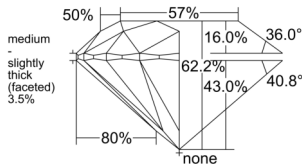

GIA®

FACSIMILE

GIA REPORT 5546608437

Verify this report at GIA.edu

GIA NATURAL DIAMOND DOSSIER®

February 10, 2026
GIA Report Number 5546608437
Shape and Cutting Style ..... Round Brilliant
Measurements ..... 5.26 - 5.28 x 3.28 mm

GRADING RESULTS

Carat Weight ..... 0.56 carat
Color Grade ..... G
Clarity Grade VS2
Cut Grade ..... Excellent

ADDITIONAL GRADING INFORMATION

Polish ..... Excellent
Symmetry ..... Excellent
Fluorescence ..... None
Clarity Characteristics ..... Cloud, Feather, Cavity
Inscription(s): GIA 5546608437

PROPORTIONS

Profile to actual proportions