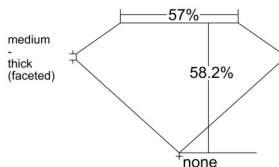

GIA®

FACSIMILE

GIA REPORT 5546607131

Verify this report at GIA.edu

GIA NATURAL DIAMOND DOSSIER®

February 10, 2026
GIA Report Number 5546607131
Shape and Cutting Style ..... Heart Brilliant
Measurements ..... 5.42 x 6.20 x 3.61 mm

GRADING RESULTS

Carat Weight ..... 0.70 carat
Color Grade ..... G
Clarity Grade VVS2

ADDITIONAL GRADING INFORMATION

Polish ..... Excellent
Symmetry ..... Very Good
Fluorescence ..... None
Clarity Characteristics ..... Cloud, Pinpoint
Inscription(s): GIA 5546607131

PROPORTIONS

Profile not to actual proportions

GRADING SCALES

GIA COLOR SCALE		GIA CLARITY SCALE			
COLORLESS	D	VERY VERY SLIGHTLY INCLUDED	FLAWLESS		
	E		INTERNALLY FLAWLESS		
	F	VERY SLIGHTLY INCLUDED	VVS₁		
	G		VVS₂		
	H		VS₁		
	NEAR COLORLESS	I	SLIGHTLY INCLUDED	VS₂	
		J		SI₁	
		FAINT	K	INCLUDED	SI₂
			L		I₁
			M		I₂
VERTICALLY LIGHT	N	LIGHT	I₃		
	O				
	P				
	Q				
	R