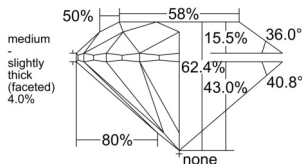

GIA®

FACSIMILE

GIA REPORT 5546590471

Verify this report at GIA.edu

GIA NATURAL DIAMOND DOSSIER®

February 05, 2026
GIA Report Number 5546590471
Shape and Cutting Style ..... Round Brilliant
Measurements ..... 4.67 - 4.71 x 2.92 mm

GRADING RESULTS

Carat Weight ..... 0.40 carat
Color Grade I
Clarity Grade VS1
Cut Grade ..... Excellent

ADDITIONAL GRADING INFORMATION

Polish ..... Excellent
Symmetry ..... Excellent
Fluorescence ..... None
Clarity Characteristics ..... Crystal, Cloud, Pinpoint
Inscription(s): GIA 5546590471

PROPORTIONS

Profile to actual proportions

GRADING SCALES

GIA COLOR SCALE	GIA CLARITY SCALE	GIA CUT SCALE
COLOURLESS D	FLAWLESS	EXCELLENT
E	INTERNALLY FLAWLESS	
F	VVS₁	VERY GOOD
G		
H	VS₁	GOOD
I		
J	VS₂	FAIR
K		
L	SI₁	POOR
M		
N	I₁	
O		
P	I₂	
Q		
R	I₃	
S		
T		
U		
V		
W		
X		
Y		
Z