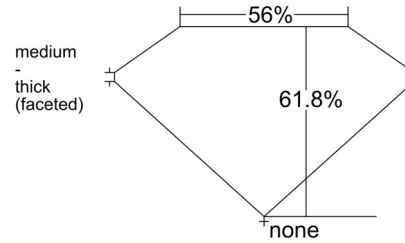

PROPORTIONS

Profile not to actual proportions