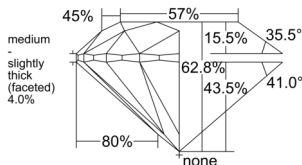

GIA®

FACSIMILE

GIA REPORT 5546562301

Verify this report at GIA.edu

GIA NATURAL DIAMOND DOSSIER®

February 03, 2026
GIA Report Number 5546562301
Shape and Cutting Style ..... Round Brilliant
Measurements ..... 5.25 - 5.28 x 3.31 mm

GRADING RESULTS

Carat Weight ..... 0.57 carat
Color Grade ..... F
Clarity Grade VS2
Cut Grade ..... Excellent

ADDITIONAL GRADING INFORMATION

Polish ..... Excellent
Symmetry ..... Excellent
Fluorescence ..... Strong Blue
Clarity Characteristics ..... Crystal, Cloud
Inscription(s): GIA 5546562301

PROPORTIONS

Profile to actual proportions

GRADING SCALES

GIA COLOR SCALE	GIA CLARITY SCALE	GIA CUT SCALE	
D	FLAWLESS	EXCELLENT	
E	INTERNALLY FLAWLESS		
F		VVS₁	VERY GOOD
G	VVS₂		
H	VS₁	GOOD	
I	VS₂		
J	SI₁	FAIR	
K	SI₂		
L	I₁	POOR	
M	I₂		
N	I₃		
O			
P			
Q			
R			
S			
T			
U			
V			
W			
X			
Y			
Z