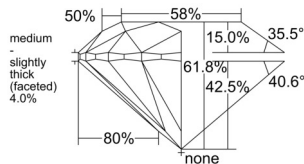

GIA®

FACSIMILE

GIA REPORT 5546521921

Verify this report at GIA.edu

GIA NATURAL DIAMOND DOSSIER®

January 28, 2026
GIA Report Number 5546521921
Shape and Cutting Style ..... Round Brilliant
Measurements ..... 4.26 - 4.29 x 2.64 mm

GRADING RESULTS

Carat Weight ..... 0.30 carat
Color Grade ..... K
Clarity Grade VVS2
Cut Grade ..... Excellent

ADDITIONAL GRADING INFORMATION

Polish ..... Excellent
Symmetry ..... Very Good
Fluorescence ..... None
Clarity Characteristics ..... Pinpoint, Indented Natural
Inscription(s): GIA 5546521921

PROPORTIONS

GRADING SCALES

GIA COLOR SCALE

COLORESS	D
	E
	F
	G
	H
	I
	J
NEAR COLORESS	K
	L
FAIN	M
	N
	O
	P
	Q
VERY LIGHT	R
	S
	T
	U
	V
	W
	X
	Y
LIGHT	Z

GIA CLARITY SCALE

VERY VERY SLIGHTLY INCLUDED	FLAWLESS
	INTERNALLY FLAWLESS
VERY SLIGHTLY INCLUDED	VVS₁
	VVS₂
SLIGHTLY INCLUDED	VS₁
	VS₂
INCLUDED	SI₁
	SI₂
	I₁
	I₂
	I₃

GIA CUT SCALE

EXCELLENT
VERY GOOD
GOOD
FAIR
POOR